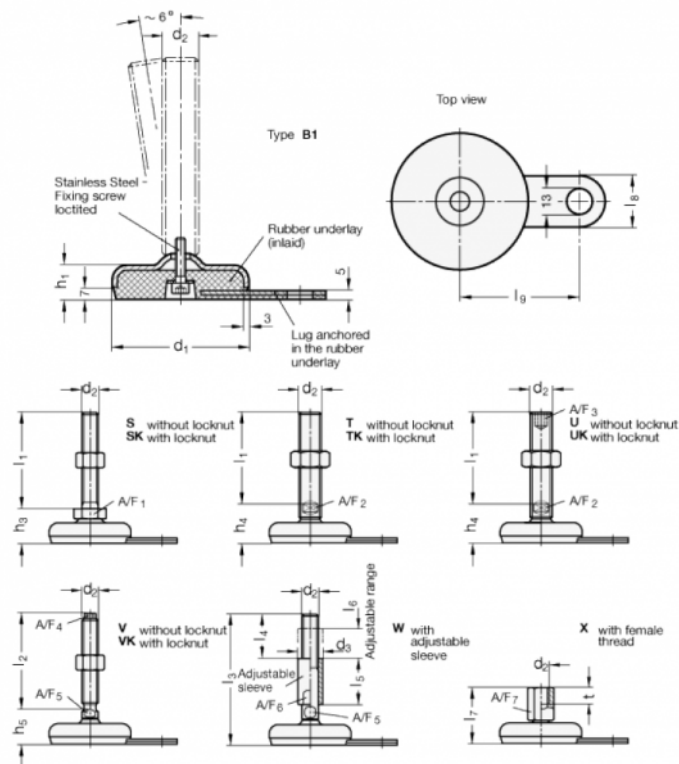

Article number: 203380M24150B1T
 Description: E+G levelling foot
 GN 33-80-M24-150-B1-T, Stainless steel
 Note: T Without nut, Wrench flat at the bottom

Measures

- A/F2 = 19
- d1 = 80
- d2 = M24
- h1 = 20
- h4 = 38
- l1 = 150
- l8 = 30
- l9 = 70